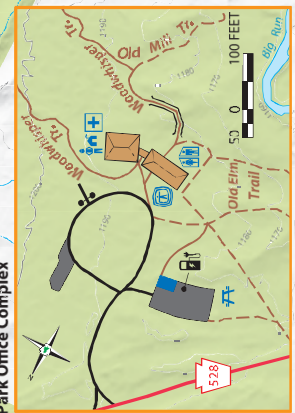

MT. UNION UNMANNED WATER

SWAMP SECTION AID STATION

UPPER 528 AID STATION

START / FINISH

50-MILE COURSE MAP (MORAINE)

- TRAIL INFORMATION**
- Hiking Trail
 - Multi-use Trail Hiking & Bicycling (as indicated)
 - North Country Trail
 - Wilderness Area
 - Power Walk case Trail
 - Trail with Mile Markers
 - Hiking, Bicycling
 - Mountain Biking
 - Cross-country Skiing
 - Snowshoeing
 - Backpacking Shelter
 - Trail of Geology
- Facilities & Amenities**
- Wind Surfing Area
 - Stading
 - Ice Skating
 - Developed Fishing Access
 - Fishing Pier
 - Marina
 - Boat Fuel
 - Boat Rental
 - Boat Launch & Mooring
 - Hand-carry Boat Launch
 - Electric Vehicle Charging Station
 - Unpaved Road
 - Joint Use Road
 - Auto/Gro/Mobile
 - Gate
 - Parking Paved
 - Parking Unpaved
 - State Park No Hunting
 - State Park Hunting
 - State Park
 - Archery Hunting
 - No Fishing
 - No Hunting, Fishing or Trapping
 - CONTOUR INTERVALS
- Other Amenities**
- Park Office
 - Blue Symbols Mean ADA Accessible
 - Public Phone
 - Historic Site
 - Modern Restrooms
 - Shower House
 - Restrooms
 - Modern Cabins
 - Organized Group Tenting
 - Food Concession
 - Ball Vending Machines
 - Picnic Pavilion
 - Picnic
 - Scent View
 - Playground
 - Disc Golf
 - Bike Rental
 - Beach

JENNINGS ENVIRONMENTAL EDUCATION CENTER

BUTLER COUNTY

JENNINGS AID STATION

- Park Office
- Blue Symbols Mean ADA Accessible
- Building
- Education Center and Classroom
- Wayside Exhibit
- Historic Site
- Self-guided Trail
- Modern Restrooms
- Non-flush Restrooms
- First Aid
- Picnicking
- Picnic Pavilion
- Hiking Trail
- Paved Trail
- North Country National Scenic Trail
- Cross-country Skiing
- Recommended
- Bridges
- Gate
- Parking
- ADA Accessible
- Paved
- Unpaved
- Electric Vehicle Charging Station

- State Park No Hunting
 - State Park Hunting
 - State Park Special Regulation Hunting, Archery and Shotgun-Birdshot Only
 - Prairie Ecosystem
 - Wetlands
- CONTOURS ARE ON 20 FT. INTERVALS

50K AND 50 MILE COURSE (JENNINGS)