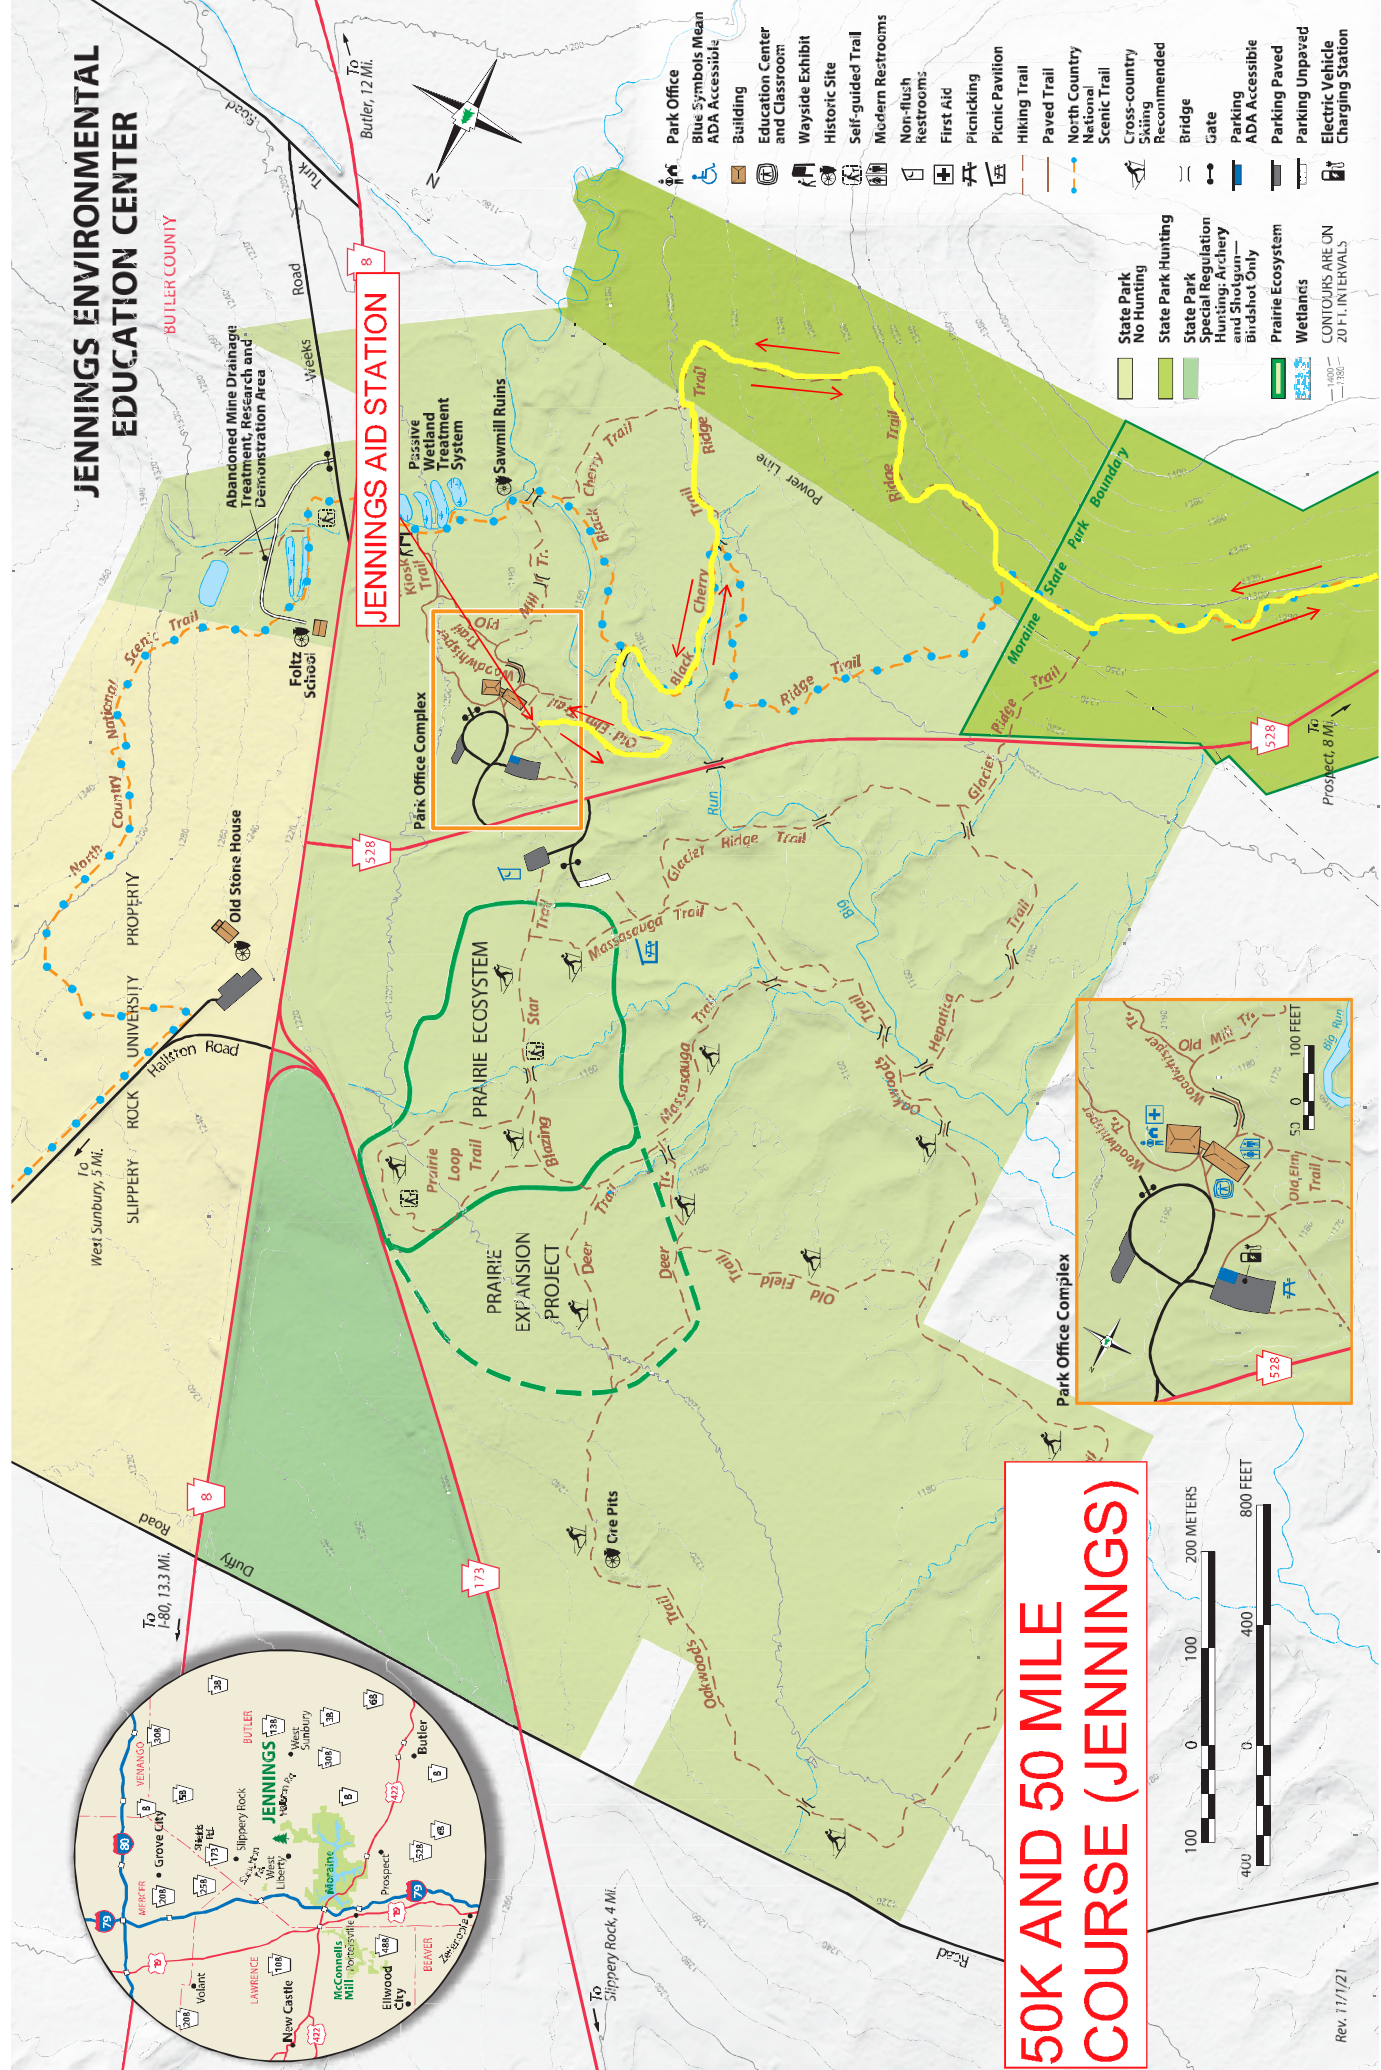

JENNINGS ENVIRONMENTAL EDUCATION CENTER

BUTLER COUNTY

JENNINGS AID STATION

- Park Office
- Blue Symbols Mean ADA Accessible
- Building
- Education Center and Classroom
- Wayside Exhibit
- Historic Site
- Self-guided Trail
- Modern Restrooms
- Non-flush Restrooms
- First Aid
- Picnicking
- Picnic Pavilion
- Hiking Trail
- Paved Trail
- North Country National Scenic Trail
- Cross-country Skiing
- Recommended
- Bridges
- Gate
- Parking
- ADA Accessible
- Paved
- Unpaved
- Electric Vehicle Charging Station

1. State Park No Hunting
   - State Park Hunting
   - State Park Special Regulation Hunting, Archery and Shotgun-Birdshot Only
   - Prairie Ecosystem
   - Wetlands
2. CONTOURS ARE ON 20 FT. INTERVALS