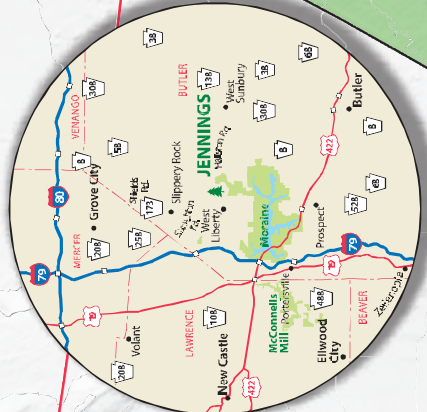

JENNINGS ENVIRONMENTAL EDUCATION CENTER

BUTLER COUNTY

JENNINGS AID STATION

- Park Office
- Blue Symbols Mean ADA Accessible
- Building
- Education Center and Classroom
- Wayside Exhibit
- Historic Site
- Self-guided Trail
- Modern Restrooms
- Non-flush Restrooms
- First Aid
- Picnicking
- Picnic Pavilion
- Hiking Trail
- Paved Trail
- North Country National Scenic Trail
- Cross-country Skiing
- Recommended
- Bridges
- Gate
- Parking
- ADA Accessible
- Paved
- Unpaved
- Electric Vehicle Charging Station

1. State Park No Hunting
   - State Park Hunting
   - State Park Special Regulation Hunting, Archery and Shotgun-Birdshot Only
   - Prairie Ecosystem
   - Wetlands
2. CONTOURS ARE ON 20 FT. INTERVALS

50K AND 50 MILE COURSE (JENNINGS)